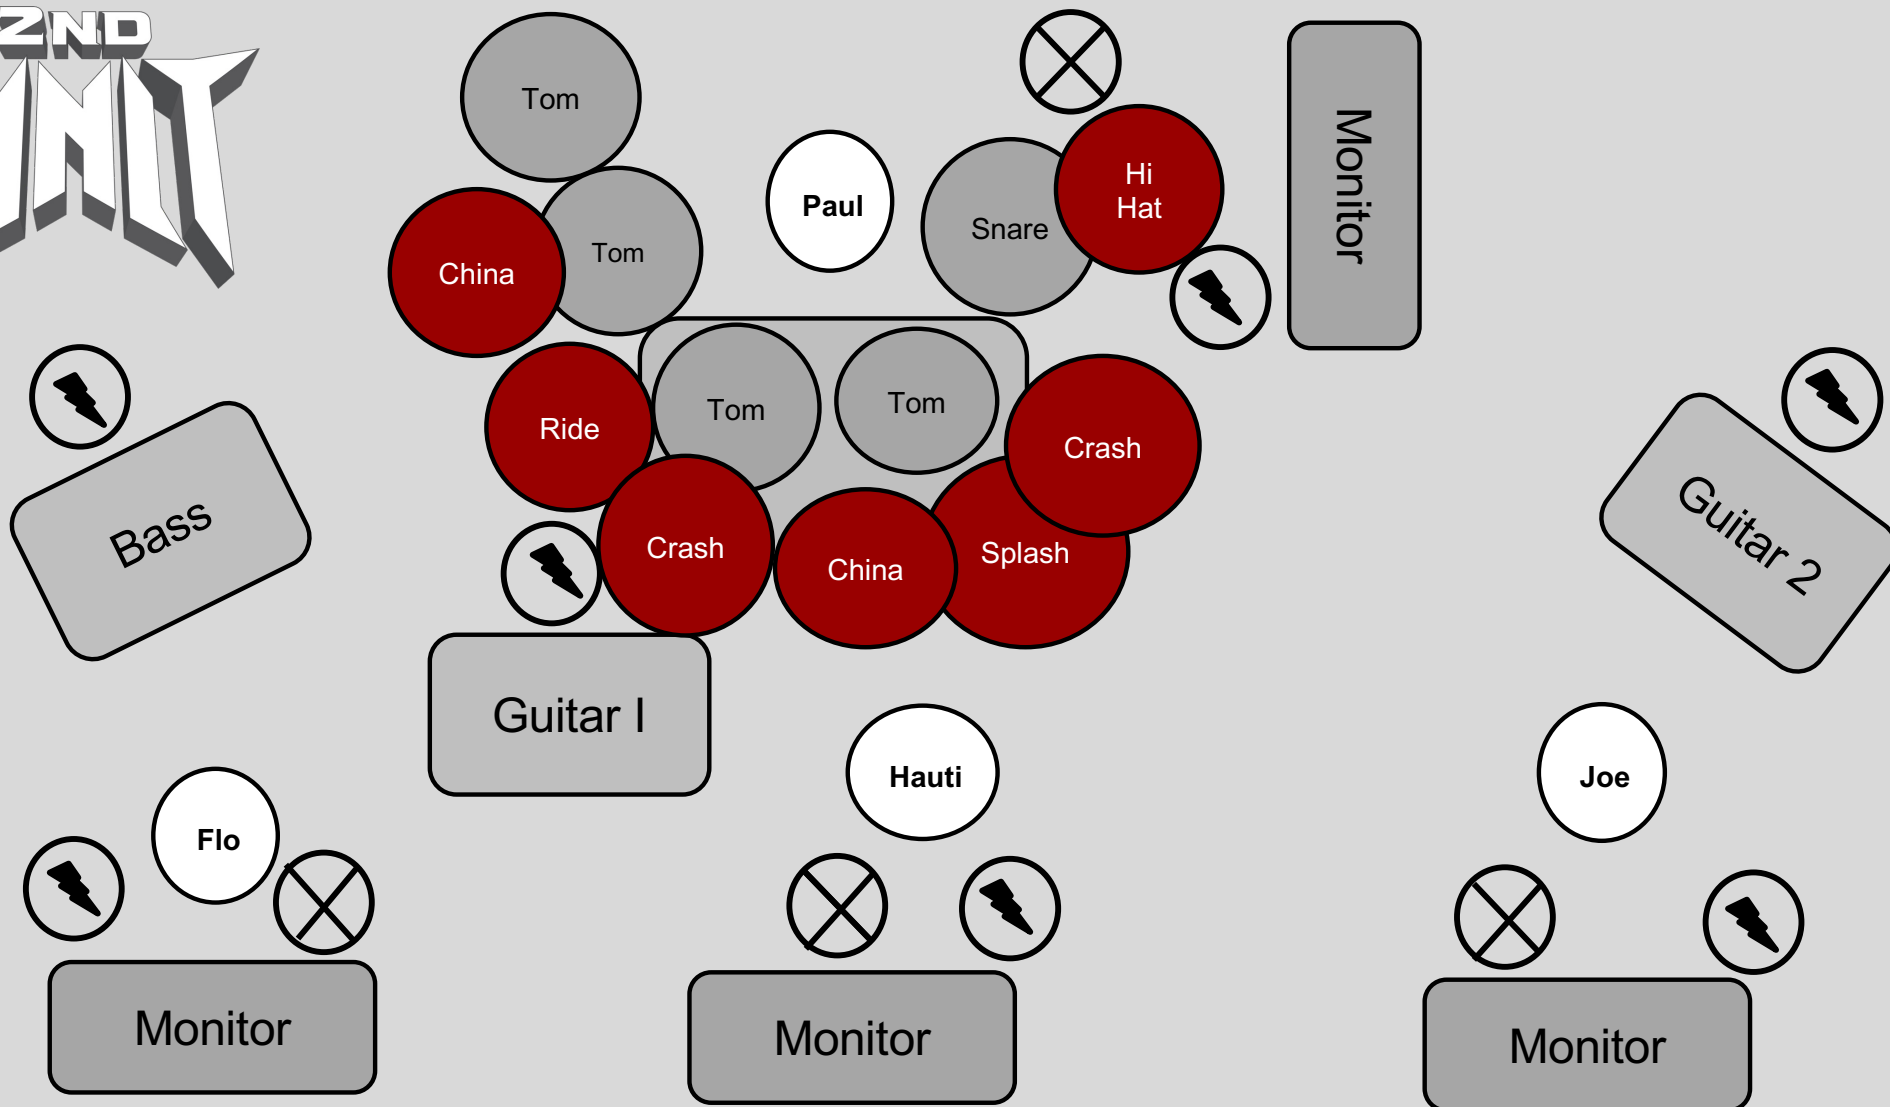

2ND UNIT

Line up:

- 1x Vocals / Guitar I
- 1x Guitar II
- 1x Bass
- 1x Drums

Monitors:

- 1x Vocals
- 1x Guitar II
- 1x Bass
- 1x Drums

Drums:

see above...

Mics:

- Vocals
- Guitar II
- Bass
- Drums

Electricity:

- Guitar I
- Guitar II
- Monitor
- Drums
- Vocals